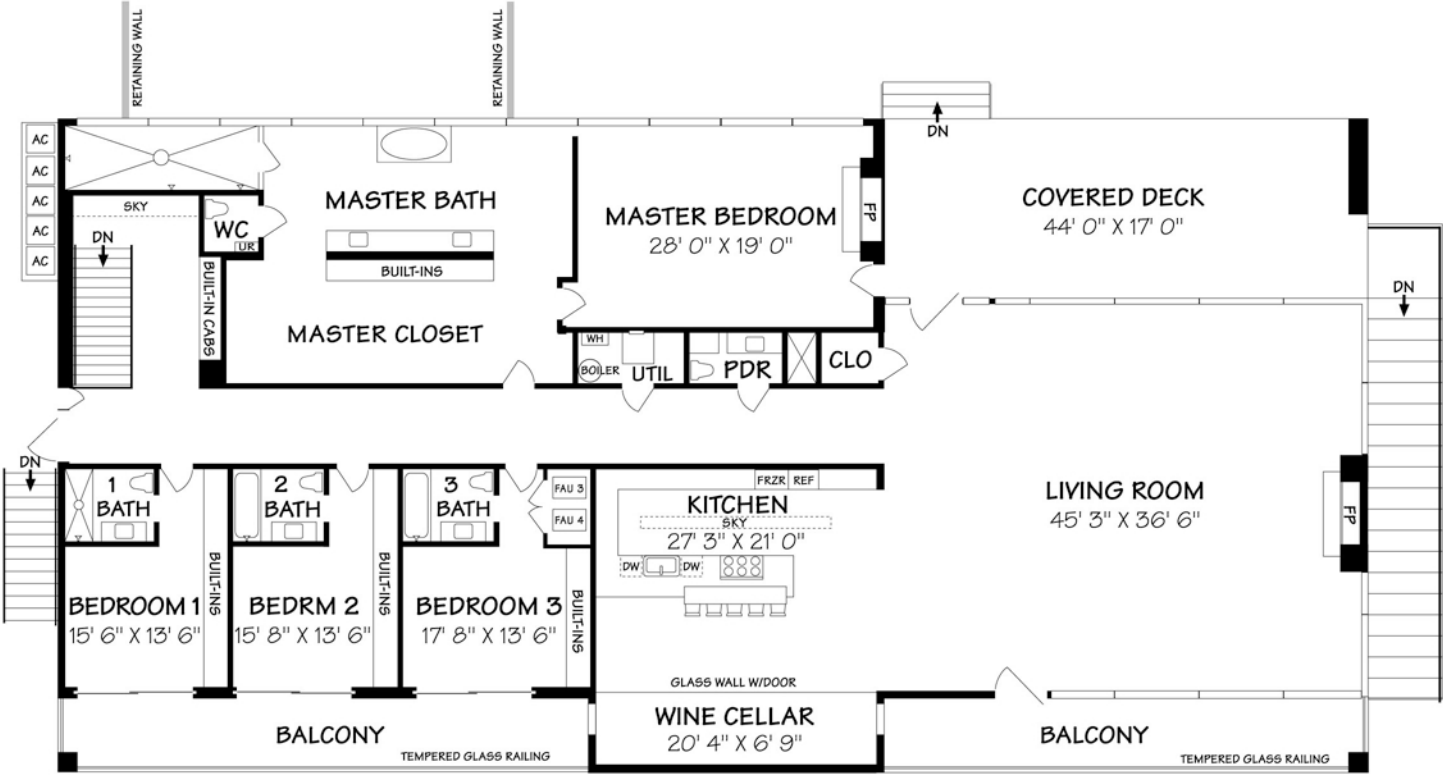

LOWER FLOOR

MAIN FLOOR

780 ASHLEY ROAD

Scale: 5 ft. 10 ft. 15 ft. 20 ft. 25 ft.

This information is compiled from sources deemed reliable but accuracy is not guaranteed.
 David Heidelberger • Design & Graphics • 805-965-4857 • Santa Barbara