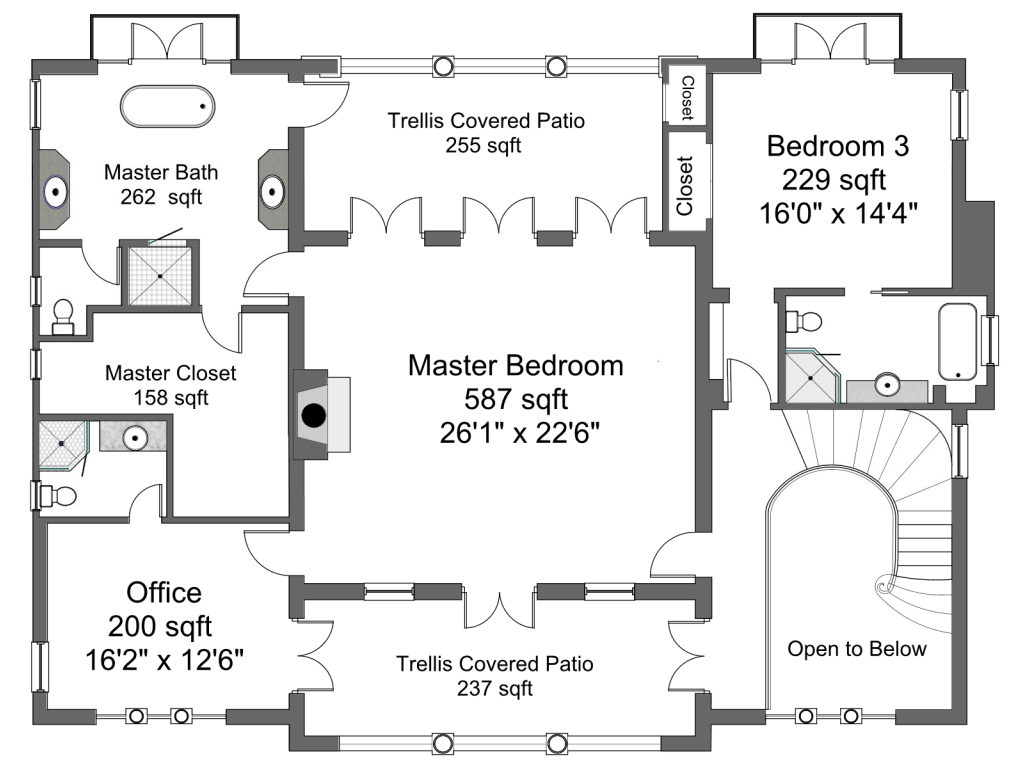

3578 Toro Canyon Park Rd.

Main Level gross square footage.....4210
 Upper Level gross square footage.....2268
 Total Residence gross square footage....6478
 Garage gross square footage895

Site Plan

Upper Level